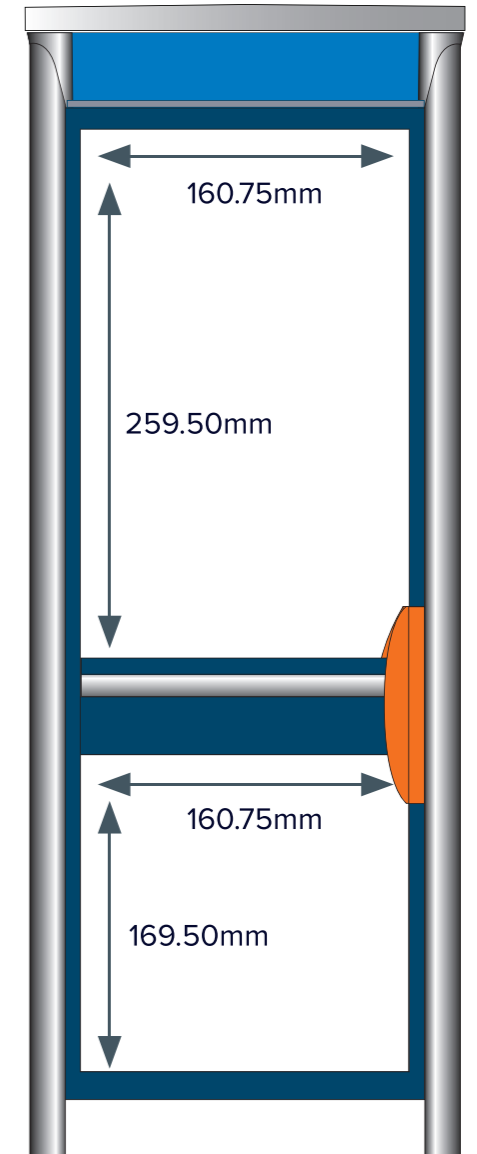

# ADTALK SPEC

**\*\*PLEASE NOTE THESE SPECS ARE 25% OF THE OVERALL SIZE.**

ADTALK FRONT DOOR	VISUAL AREA	
	WIDTH (MM)	HEIGHT (MM)
Top Panel	160.75	259.50
Bottom Panel	160.75	169.60

# ADTALK SPEC

**\*\*PLEASE NOTE THESE SPECS ARE 25% OF THE OVERALL SIZE.**

ADTALK SIDE DOOR	VISUAL AREA	
	WIDTH (MM)	HEIGHT (MM)
Top Panel	175	265
Bottom Panel	175	175